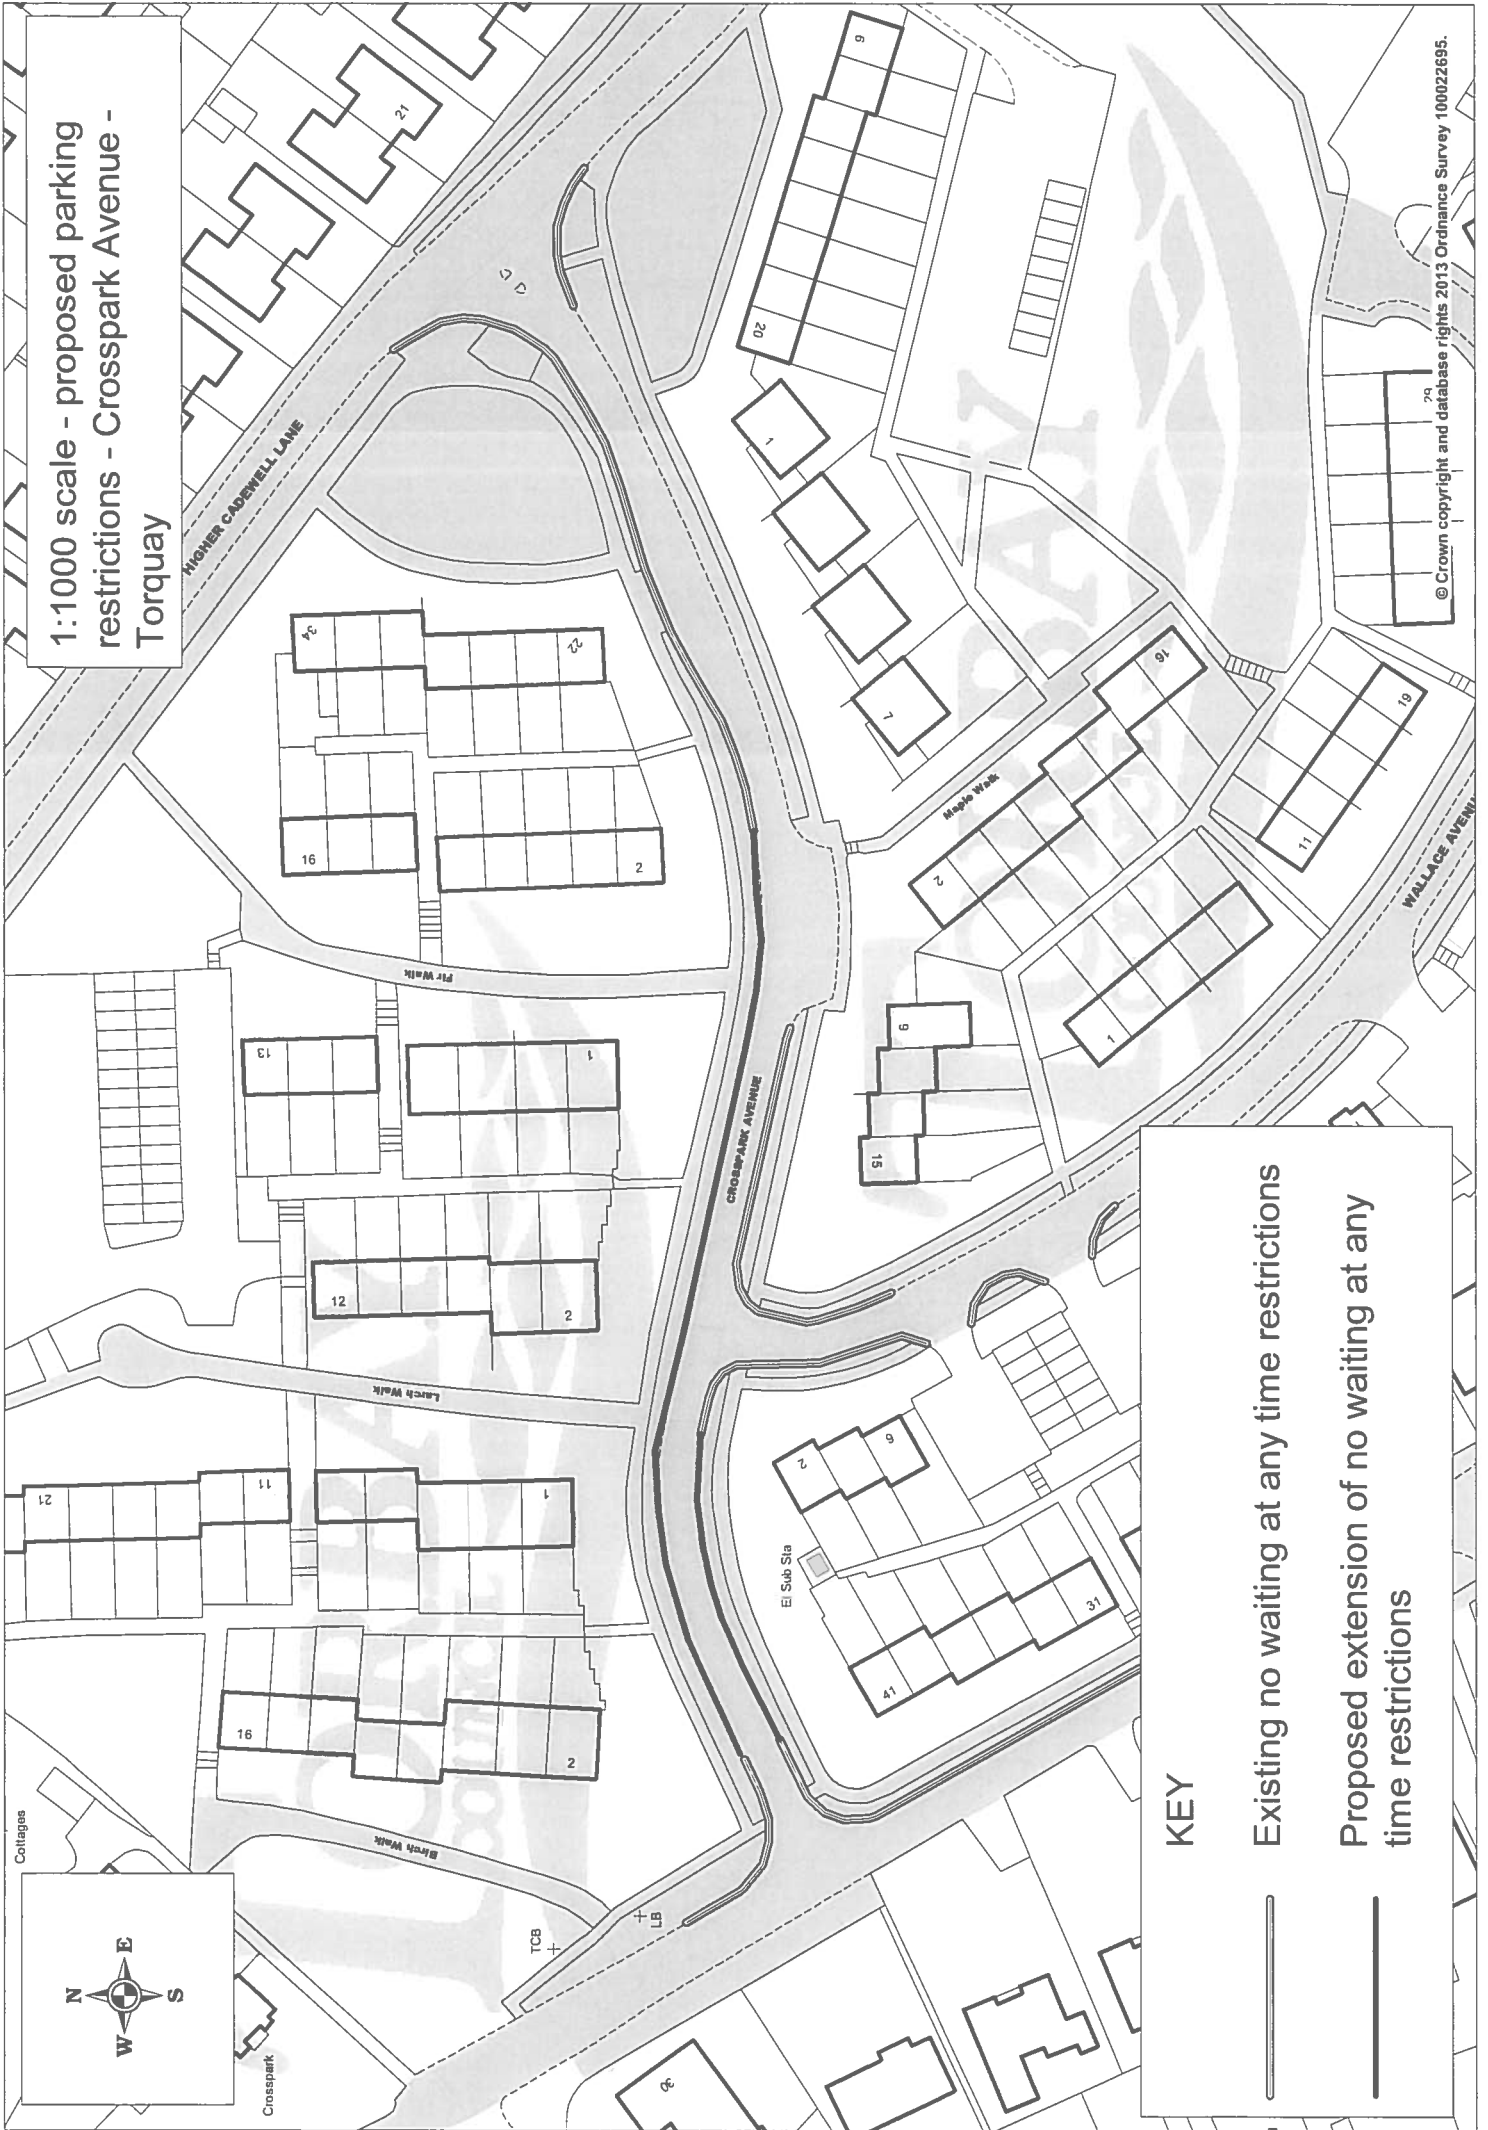

1:1000 scale - proposed parking
restrictions - Crosspark Avenue -
Torquay

KEY

-  Existing no waiting at any time restrictions
-  Proposed extension of no waiting at any time restrictions